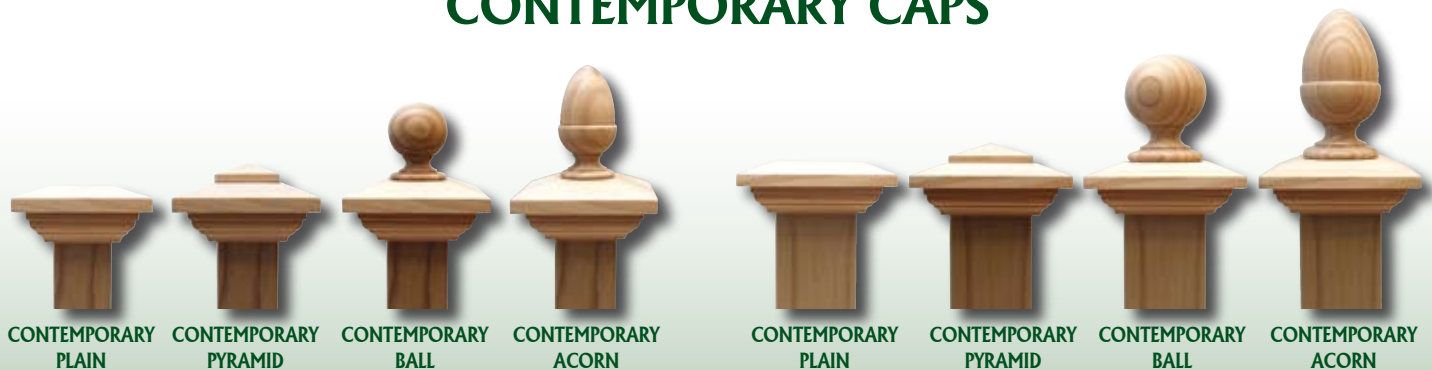

POST CAPS

by

CLASSIC POST TOPS

Classic Caps are fixed to the tops of the posts.

REPLICA CAPS

Caps for 100mm posts.

Caps for posts 125mm and over.

The moulding of the Replica caps is mitred around the top of the post and can be custom made to fit different sized posts. Manufactured from Cedar or H3.2 treated Radiata pine for a lasting impression.

CONTEMPORARY CAPS

Caps for 100mm posts.

Caps for posts 125mm and over.

The moulding of Contemporary caps is mitred around the top of the post and can be custom made to fit different sized posts. Manufactured from Cedar or H3.2 treated Radiata pine for a lasting impression.