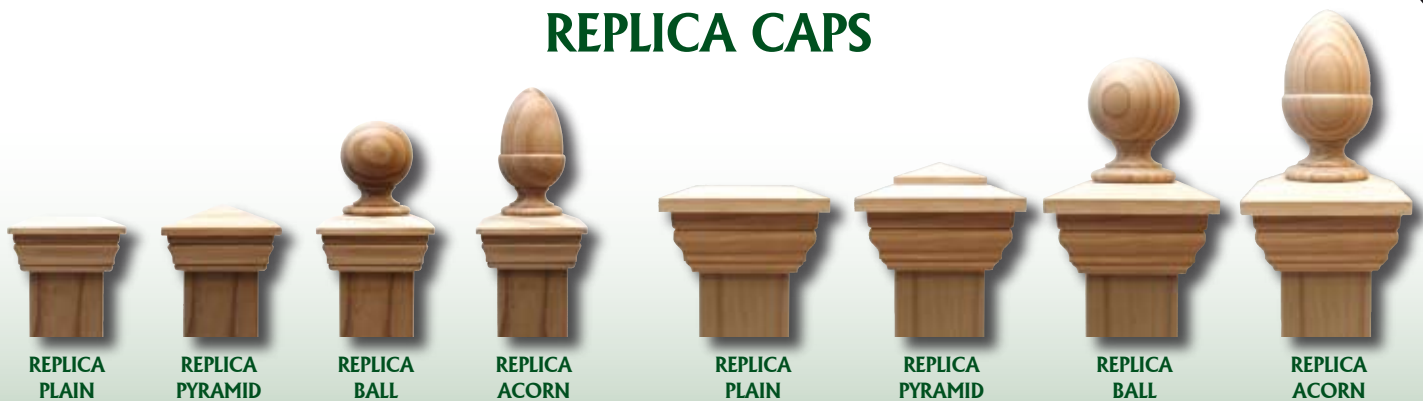

POST CAPS

by

CLASSIC POST TOPS

Classic Caps are fixed to the tops of the posts.

REPLICA CAPS

Caps for 100mm posts.

Caps for posts 125mm and over.

The moulding of the Replica caps is mitred around the top of the post and can be custom made to fit different sized posts. Manufactured from Cedar or H3.2 treated Radiata pine for a lasting impression.

CONTEMPORARY CAPS

Caps for 100mm posts.

Caps for posts 125mm and over.

The moulding of Contemporary caps is mitred around the top of the post and can be custom made to fit different sized posts. Manufactured from Cedar or H3.2 treated Radiata pine for a lasting impression.